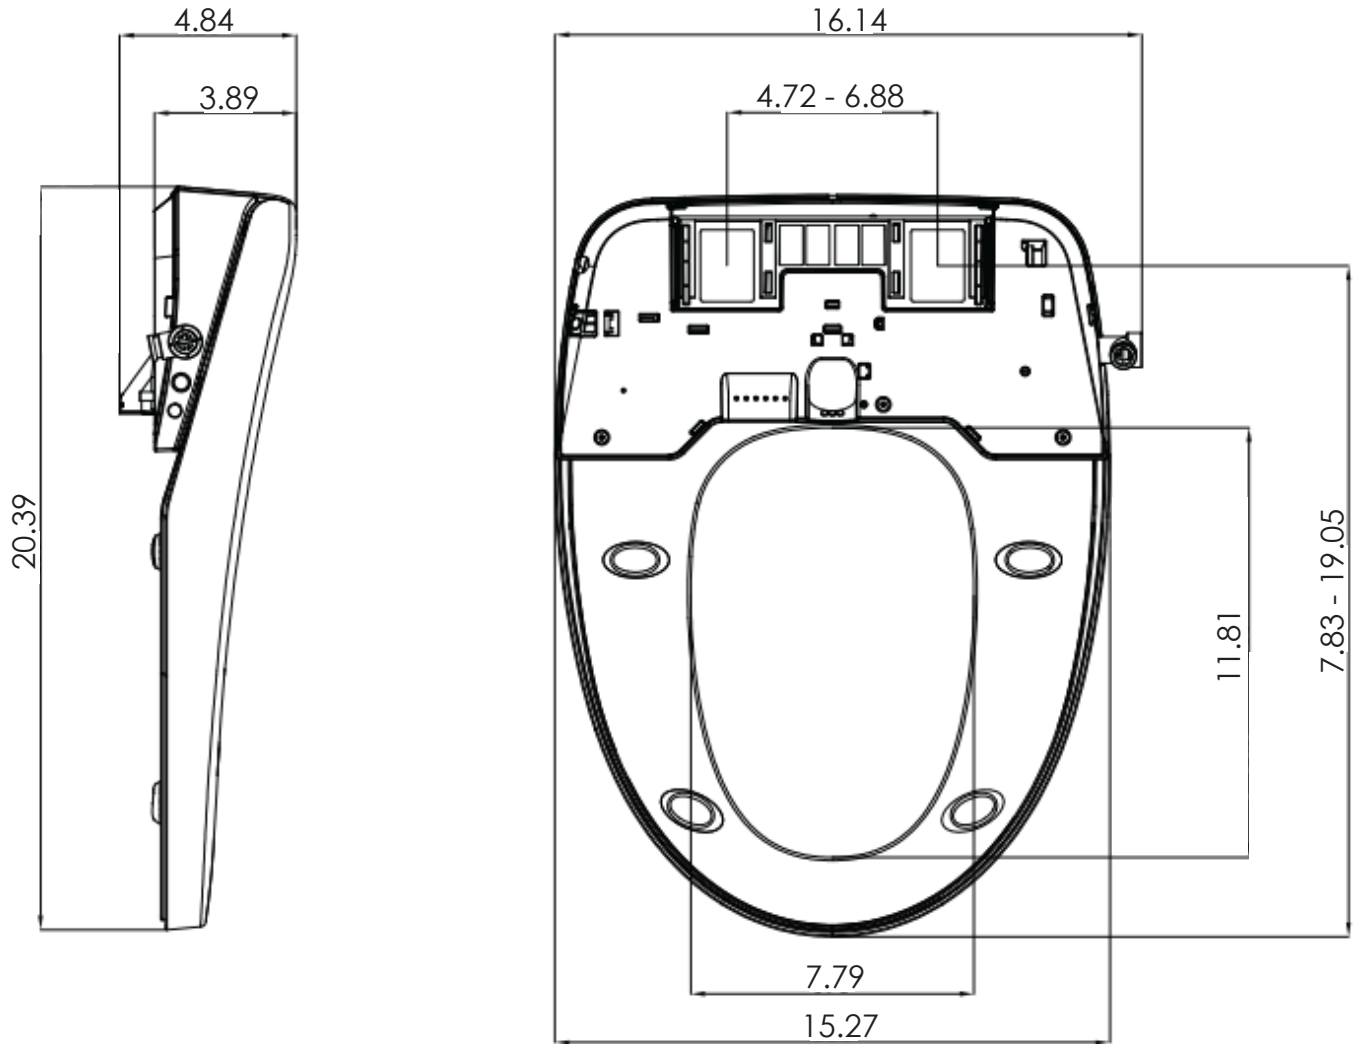

DETACHABLE STAINLESS NOZZLE

SOFT CLOSED LID AND SEAT

EASY TO OPERATE REMOTE CONTROL

DIMENSIONS (UNIT: INCHES)

SPECIFICATION

SKU	499802
REAR CLEANSE	✓
FRONT CLEANSE	✓
CLEANSING WITH BUBBLE	✓
AUTOMATIC CLEANSE	✓
OSCILLATING CLEANSE	✓
H/C CLEANSE	✓
WATER PRESSURE CONTROL	✓
WATER TEMPERATURE CONTROL	✓
WAND POSITION ADJUSTMENT	✓
DETACHABLE WAND	✓
SELF-CLEANING WAND	✓
WAND CLEANING MODE	✓
HEATED SEAT	✓
AIR DRYER	✓
AIR TEMPERATURE CONTROL	✓
SOFT CLOSE LID AND SEAT	✓
SEAT TEMPERATURE CONTROL	✓
NIGHT LIGHT	✓
INSTANT HEATING	✓
SEAT SENSOR	✓
MEMORY MODE	✓
STEEL MESH FILTER	✓
AIR ISOLATION	✓
UV STERILIZATION	✓
SEAT NANO ANTIBACTERIAL	✓