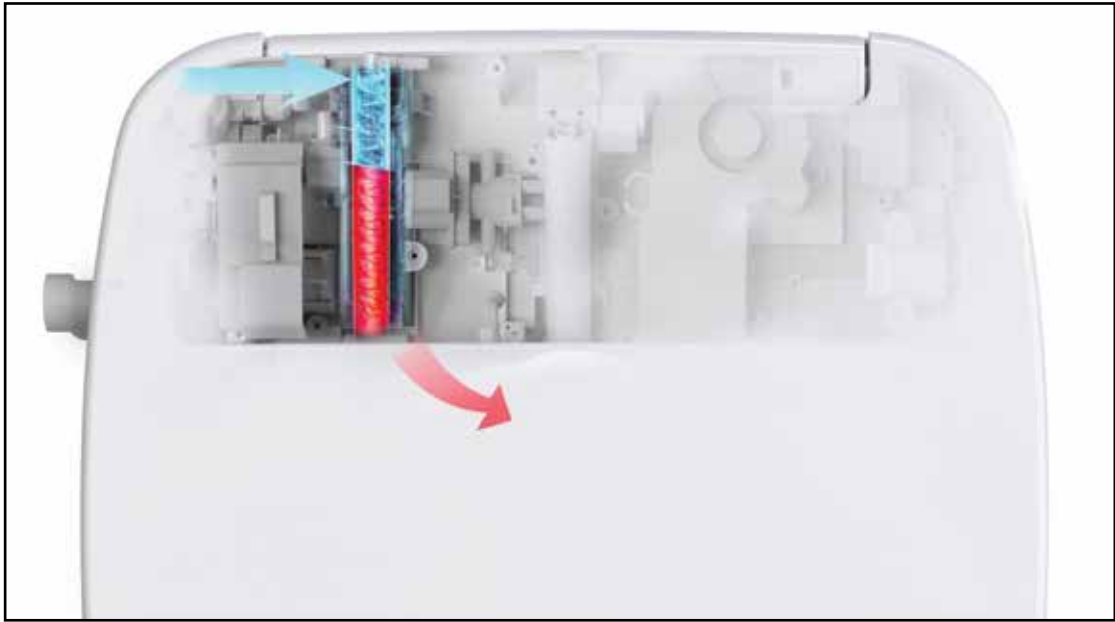

5Seconds™

RS SERIES SMART BIDET

INSTANT WATER HEATING

- ✓ Without a big water tank in the bidet.
- ✓ The warm water comes out faster, cleaner and more constant.

HEATED SEAT

WARM DRYER

NANO ANTI-BACTERIAL FOR SEAT

DETACHABLE STAINLESS NOZZLE

SOFT CLOSED LID AND SEAT

EASY TO OPERATE REMOTE CONTROL

DIMENSIONS (UNIT: INCHES)

SPECIFICATION

SKU	499802
REAR CLEANSE	✓
FRONT CLEANSE	✓
CLEANSING WITH BUBBLE	✓
AUTOMATIC CLEANSE	✓
OSCILLATING CLEANSE	✓
H/C CLEANSE	✓
WATER PRESSURE CONTROL	✓
WATER TEMPERATURE CONTROL	✓
WAND POSITION ADJUSTMENT	✓
DETACHABLE WAND	✓
SELF-CLEANING WAND	✓
WAND CLEANING MODE	✓
HEATED SEAT	✓
AIR DRYER	✓
AIR TEMPERATURE CONTROL	✓
SOFT CLOSE LID AND SEAT	✓
SEAT TEMPERATURE CONTROL	✓
NIGHT LIGHT	✓
INSTANT HEATING	✓
SEAT SENSOR	✓
MEMORY MODE	✓
STEEL MESH FILTER	✓
AIR ISOLATION	✓
UV STERILIZATION	✓
SEAT NANO ANTIBACTERIAL	✓